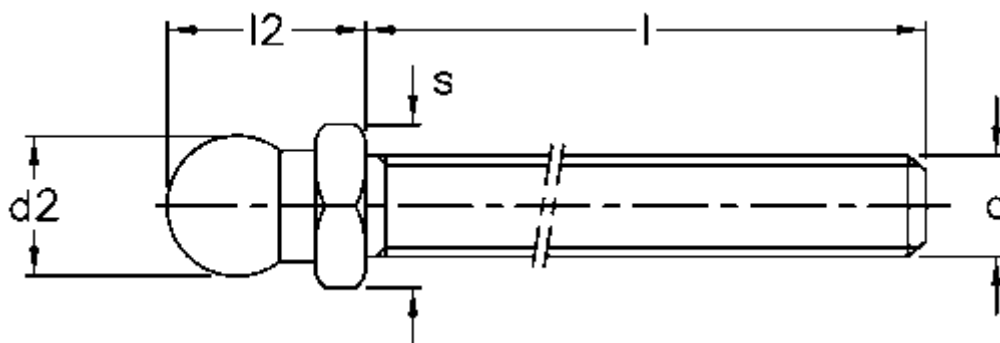

Article number: 2310322825

Description: E+G Threaded stem, SST Stainless steel
SM-SST-24-M24x98

Measures

$d = M24$

$d_2 = 23.9$

$l = 98$

$l_2 = 37$

$s = 24$